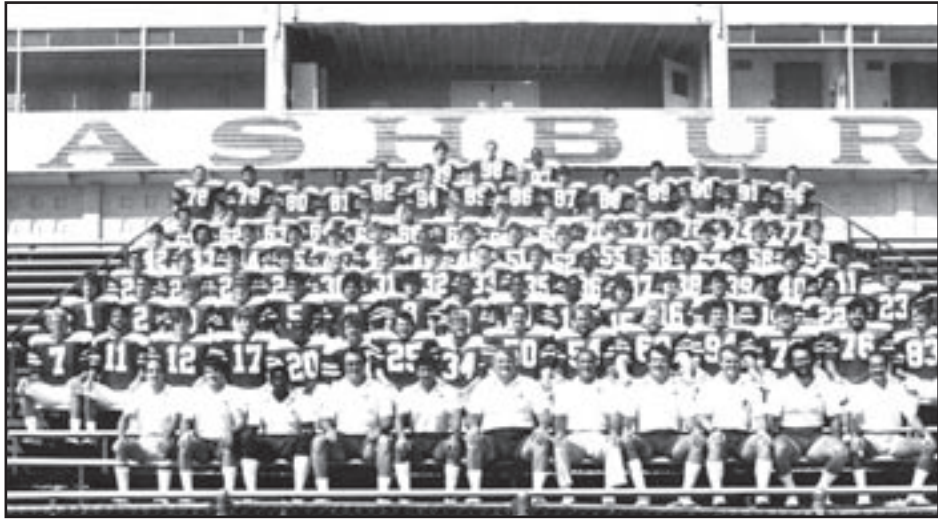

Central States Intercollegiate Champions