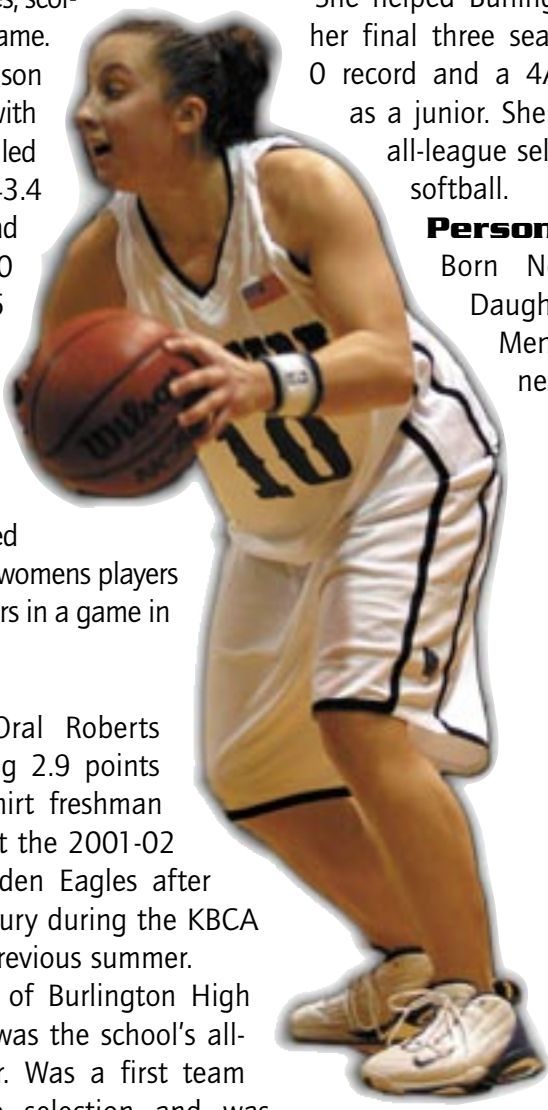

Personal

Born November 30, 1982. Daughter of Chris and Jamie Menard. Majoring in business.

YEAR	GP-GS	MIN-AVG	FG	FGA	PCT	3FG	3FGA	PCT	FT	FTA	PCT	OFF	DEF	TOT	AVG	PF	FO	A	TO	BLK	ST	PTS	AVG
2003-04	31-0	500-16.1	79	182	.434	62	143	.434	7	9	.778	9	32	41	1.3	23	0	25	21	4	17	227	7.3
TOTALS	31-0	500-16.1	79	182	.434	62	143	.434	7	9	.778	9	32	41	1.3	23	0	25	21	4	17	227	7.3