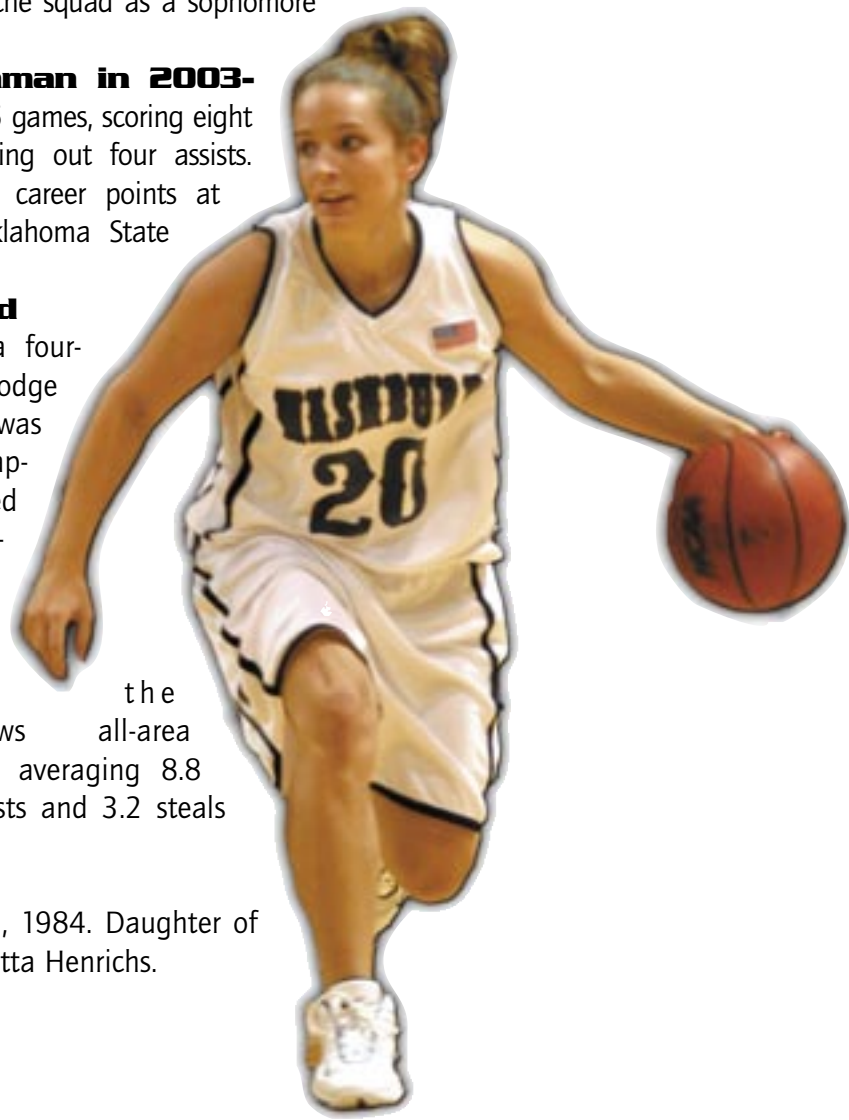

Personal

Born August 23, 1984. Daughter of Kelly and Ronnetta Henrichs.

YEAR	GP-GS	MIN-AVG	FG	FGA	PCT	3FG	3FGA	PCT	FT	FTA	PCT	OFF	DEF	TOT	AVG	PF	FO	A	TO	BLK	ST	PTS	AVG
2003-04	15-0	48-3.2	3	8	.375	2	5	.400	0	0	.000	1	3	4	0.3	6	0	4	5	1	2	8	0.5
TOTALS	95-48	1846-19.4	237	596	.398	82	258	.318	106	153	.693	114	212	326	3.4	160	1	205	141	32	88	662	7.0

THREE STRAIGHT NCAA TOURNAMENT APPEARANCES